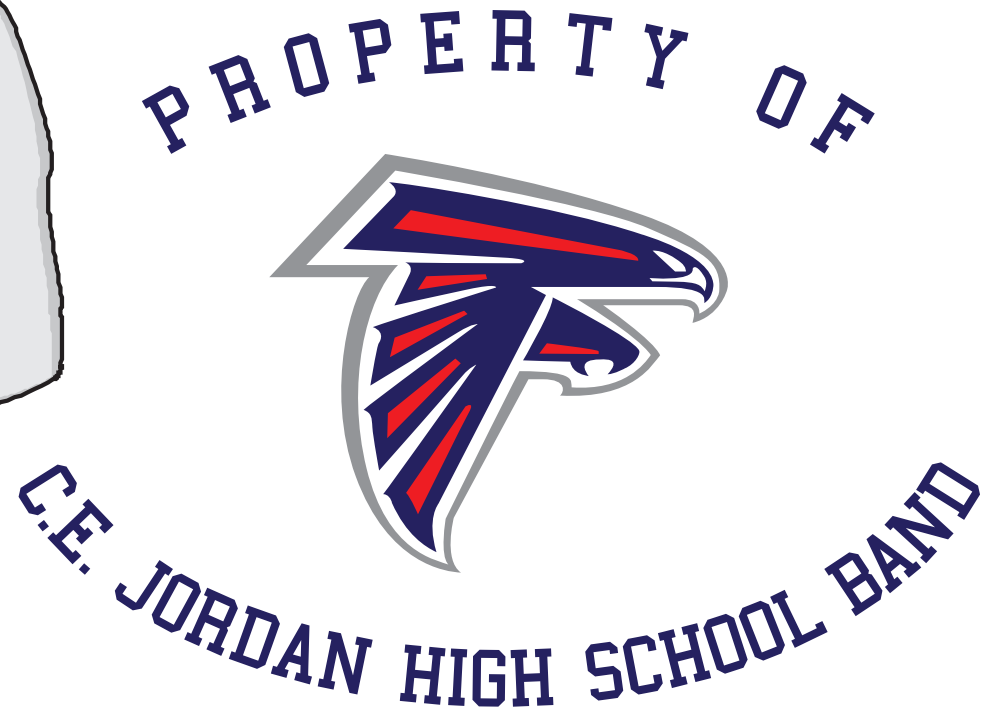

# JORDAN BAND: PROOF

**Shirt Color: Sports Grey**  
**Ink Colors: Blue/Red**  
**Front Imprint Area Approx:**  
**7.25"H X 10"H**